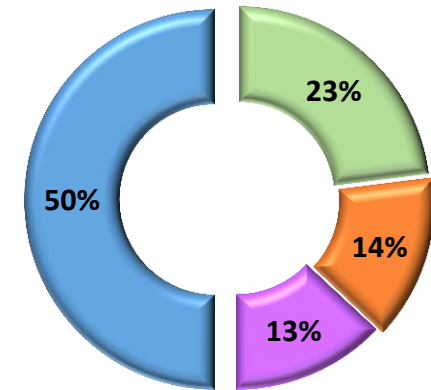

■ El Nozha   ■ El Tebbin   ■ May-15   ■ Other dictricts