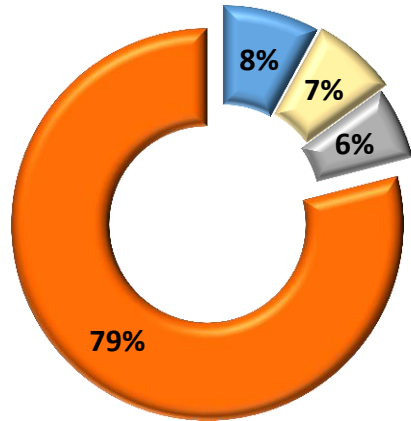

Cairo's total area is 3085 KM2

Area and population

Most densely population

dictricts : El Marg

Shaq Mdinet Nasr

Ain SHams

■ El Marg ■ Shark Madinet Nasr
■ Ain Shams ■ Other dictricts

Cairo's largest dictricts :